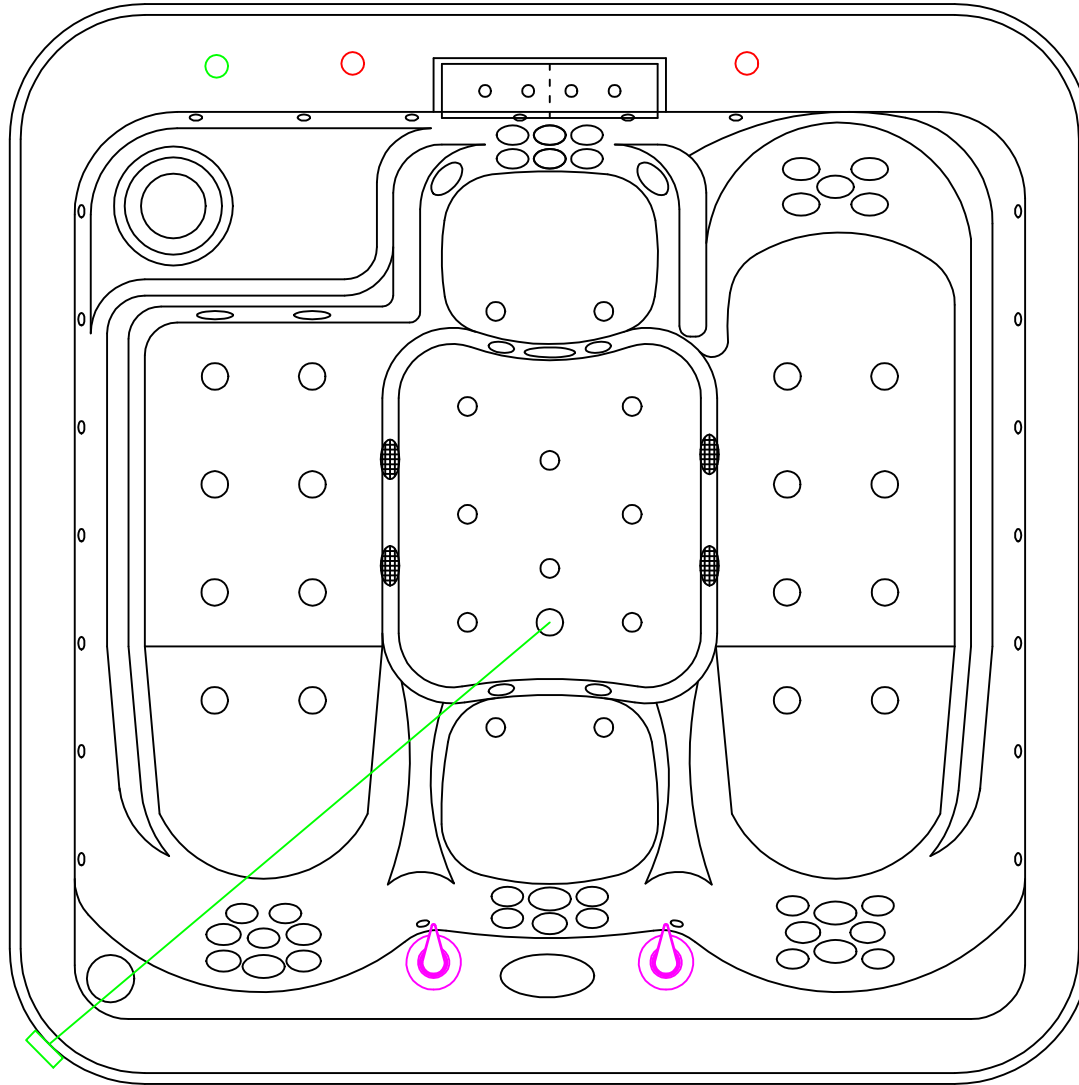

air pump
400W

heater
3000W

filter pump
250W

water pump
1500W

water pump
1500W

Spa AS-015